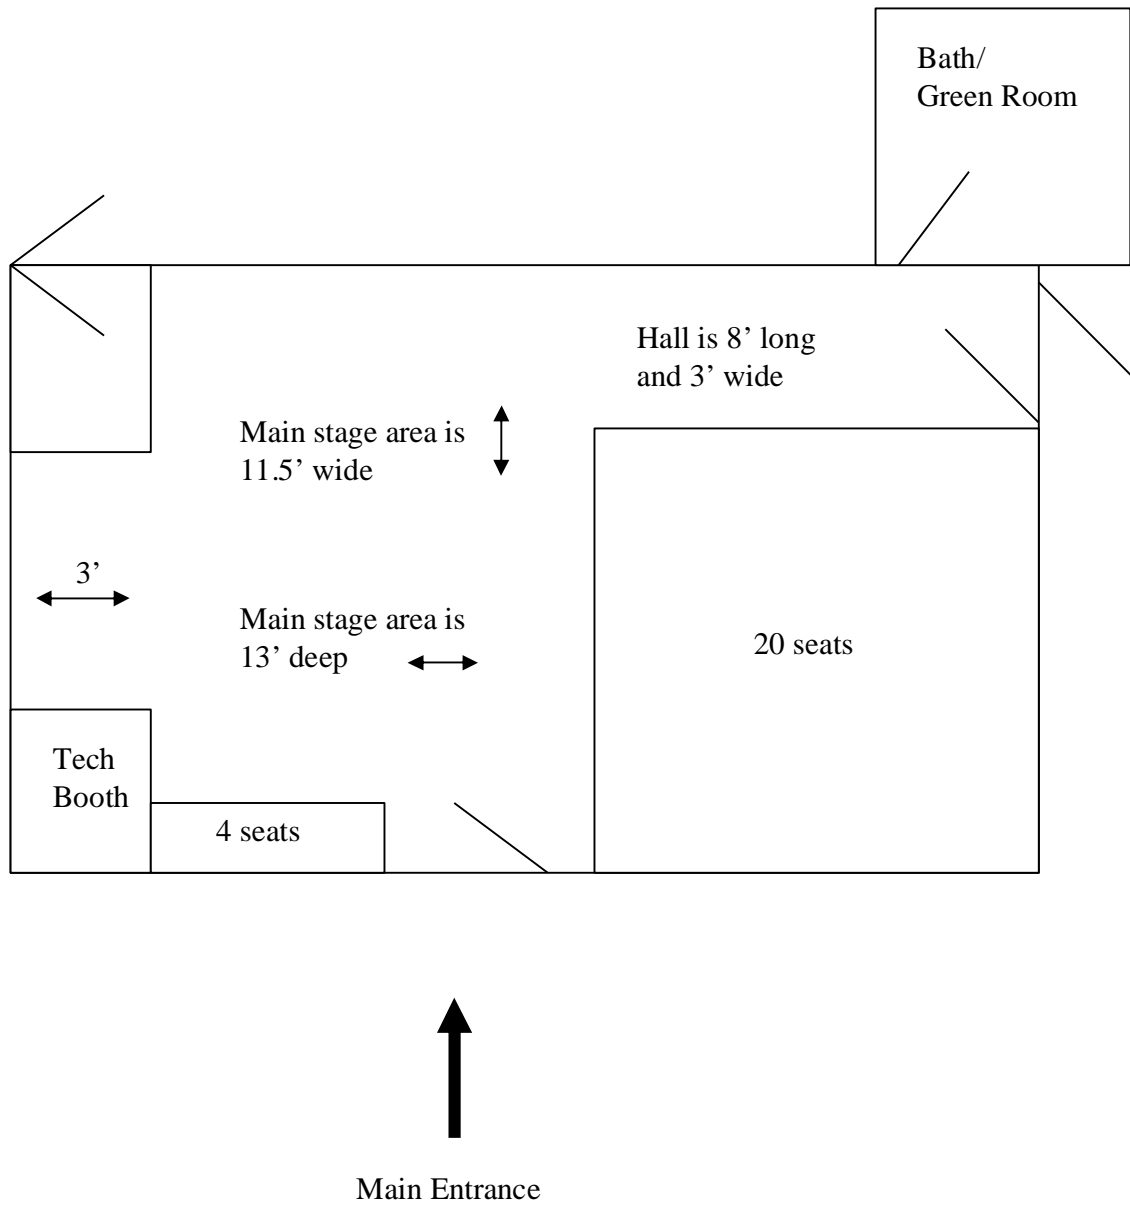

Schematic of Groves Cabin Theatre, Morongo Valley, CA

All measurements approximate; drawing not to scale